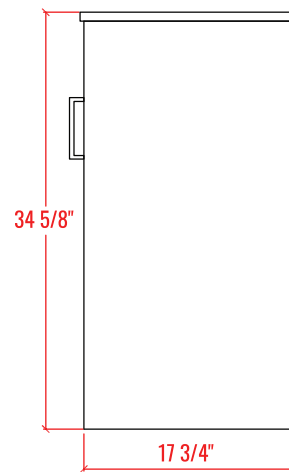

36" Single Sink Freestanding Bathroom Vanity + Top

| |
|---|
| Vanity Overall: 36" W x 18-1/4" L x 34-5/8" H |
| Cabinet: 35-1/4" W x 17-3/4" L x 34" H |
| Top: 36" W x 18-1/4" L x 5/8" H |

FRONT VIEW

SIDE VIEW

BACK VIEW

36" Single Sink Freestanding Bathroom Vanity + Top

PLAN VIEW

ELEVATION VIEW