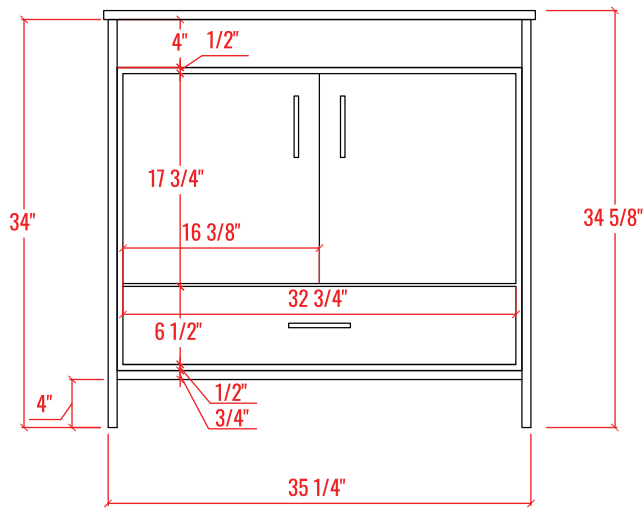

36" Single Sink Freestanding Bathroom Vanity + Top

| |
|---|
| Vanity Overall: 36" W x 18-1/4" L x 34-5/8" H |
| Cabinet: 35-1/4" W x 17-3/4" L x 34" H |
| Top: 36" W x 18-1/4" L x 5/8" H |

FRONT VIEW

SIDE VIEW

BACK VIEW

36" Single Sink Freestanding Bathroom Vanity + Top

PLAN VIEW

ELEVATION VIEW