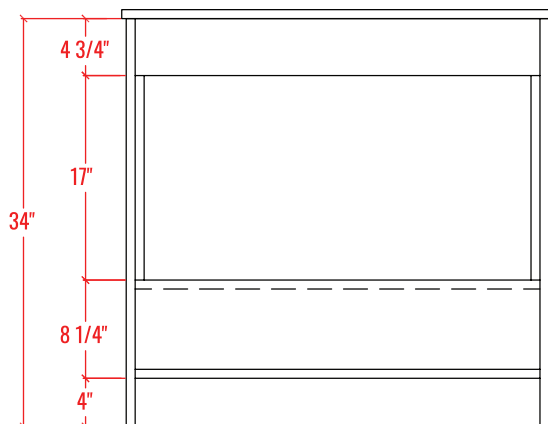

36" Single Sink Freestanding Bathroom Vanity + Top

| |
|---|
| Vanity Overall: 36" W x 18-1/4" L x 34-5/8" H |
| Cabinet: 35-1/4" W x 17-3/4" L x 34" H |
| Top: 36" W x 18-1/4" L x 5/8" H |

FRONT VIEW

SIDE VIEW

BACK VIEW

36" Single Sink Freestanding Bathroom Vanity + Top

PLAN VIEW

ELEVATION VIEW