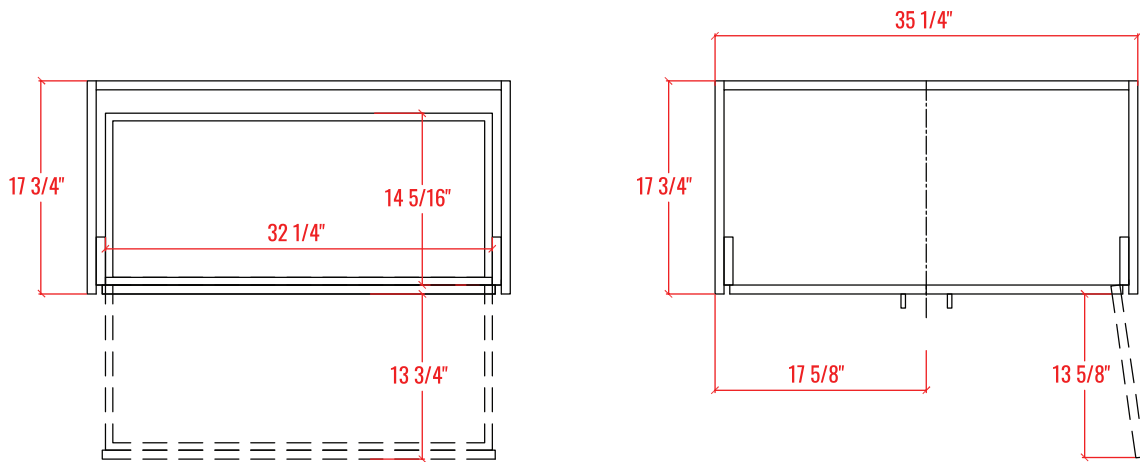

36" Single Sink Freestanding Bathroom Vanity + Top

| |
|---|
| Vanity Overall: 36" W x 18-1/4" L x 34-5/8" H |
| Cabinet: 35-1/4" W x 17-3/4" L x 34" H |
| Top: 36" W x 18-1/4" L x 5/8" H |

FRONT VIEW

SIDE VIEW

BACK VIEW

36" Single Sink Freestanding Bathroom Vanity + Top

PLAN VIEW

ELEVATION VIEW